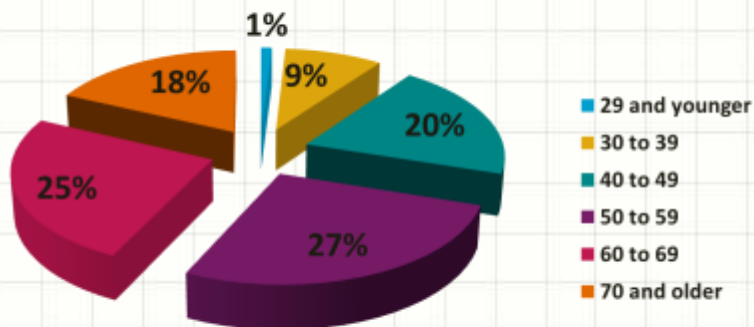

### Membership Challenges – The Bad News

- Significant and consistent Global membership decline.
- Marked disparity between countries in membership trends.
- Losses in Australia over the last decade total 5,260 = 150 average Clubs.
- District 9520 has lost 3 Clubs in the last 2 years.

### Membership Challenges – The Bad News

Rotary Membership by Age Range--Worldwide Percent

- Rotary has an aging membership with 43% of Rotarians over 60 years of age.
- Rotary has problems attracting young people with only 10% less than 40 and 1% less than 30 years.